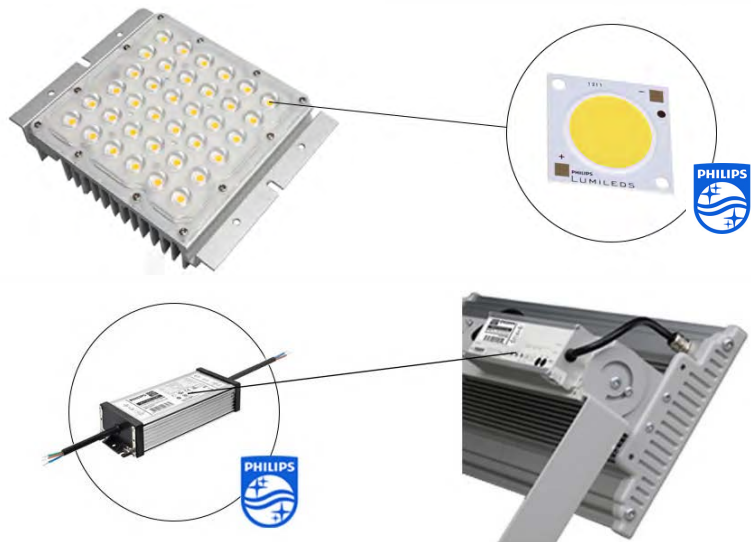

### Lighting Performance

Luminous Flux	75000lm
Efficiency of LED Luminaires	125lm/W
Power Output	600W
LED Lifespan (hours)	50000
CRI (Color Rendering Index) RA>	>85
Light Angle (°)	from 15° to 120° according to requirements