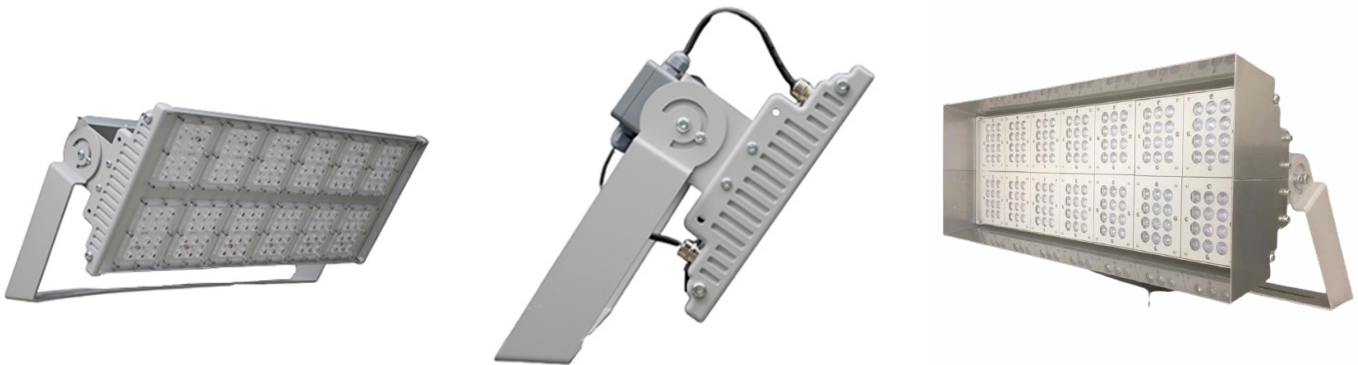

General Informations

Color Temperature	4000K - 6500K
Driver	Yes
LED Chip & Driver	Philips
IEC Protection Class	Safety Class I
ENEC/UL Mark	On Driver
CE Mark	CE Mark
Constant Light Output	Yes

Electrical Details

Input Voltage	AC 85V - 265V
Input Frequency	50Hz
Power Factor	0.9(Nominal Power)

Dimming

Dimmable	No