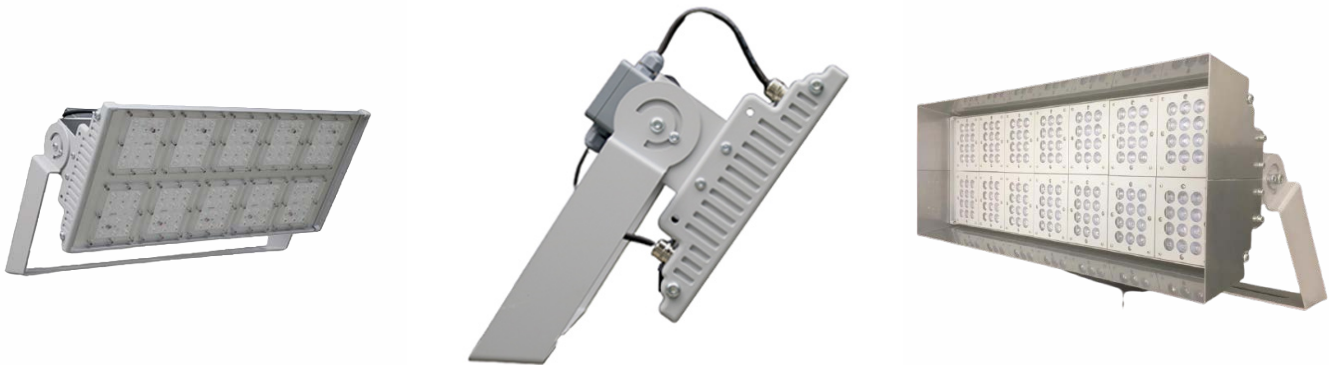

General Informations

Color Temperature	4000K - 6500K
Driver	Yes
LED Chip & Driver	Philips
IEC Protection Class	Safety Class I
ENEC/UL Mark	On Driver
CE Mark	CE Mark
Constant Light Output	Yes

Electrical Details

Input Voltage	AC 85V - 265V
Input Frequency	50Hz
Power Factor	0.9(Nominal Power)

Dimming

Dimmable	No