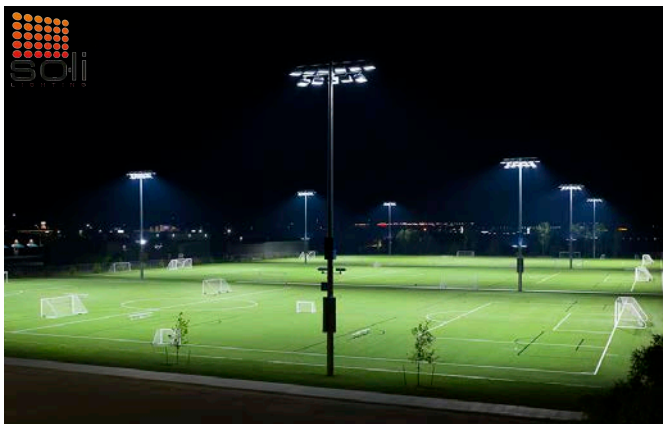

FACTORY

MALIKÖY BAŞKENT OSB BAŞKENT BULVARI NO: 9 SINCAN
ANKARA / TURKEY

HEADQUARTERS

ÇAMLICA MAHALLESİ 145. SOKAK NO: 10 / 47
MACUNKÖY, YENİMAHALLE ANKARA / TURKEY

ISTANBUL

MEŞRUTİYET MAHALLESİ EBE KIZI SOKAK REN APT. NO: 11/9 OSMANBEY
ŞİŞLİ / İSTANBUL

ISTANBUL SHOWROOM

BEŞYOL MAHALLESİ E-5 YANYOL NO: 15-C
KÜÇÜKÇEKMECE / İSTANBUL

EUROPE

SCHÄFTLARNSTRASSE 10, SENDLING 81371
MUNICH / GERMANY

AFRICA

ADEBAYO DOHERTY ROAD, ADMIRALTY WAY, LEKKI PHASE 1
LAGOS / NIGERIA

MIDDLE EAST

HAMMED AL JASER ST. KADOUR BUSSINESS CENTER 3RD FLOOR OFFICE: 18
JEDDAH / KSA

SOME OF OUR REFERENCES

MADE IN
TÜRKİYE

As Soli Lighting, we are constantly developing and improving our products according to the latest technology and innovations. Therefore, all product descriptions in this catalog are a general guideline and we may change specifications from time to time without notice or public notice for product improvement purposes. All data contained in this data sheet presents only general characteristics of the product referred to and does not form part of any contract. ©Depar Group 1984-2022. All rights reserved.