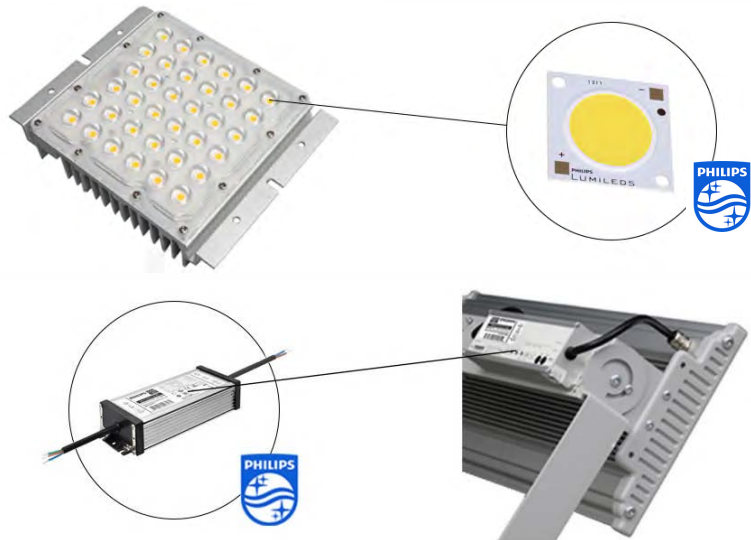

Lighting Performance

Luminous Flux	62500lm
Efficiency of LED Luminaires	125lm/W
Power Output	500W
LED Lifespan (hours)	50000
CRI (Color Rendering Index) RA>	>85
Light Angle (°)	from 15° to 120° according to requirements