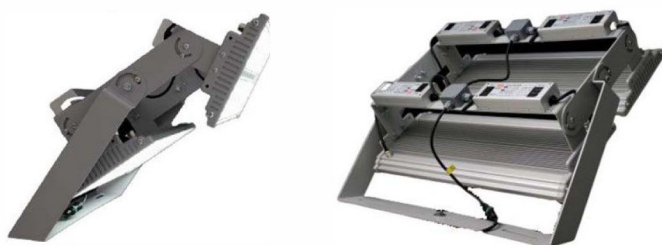

ARENA SERIES

ARENA1500-PH LED FLOOD LIGHT

PHILIPS LED - 187500 lm - 1500 W - 2700-6500K

Soli Lighting offers an affordable LED flood lighting solution to the customer for both high mast area, hangar, seaport, airport and stadium lighting applications. It offers 4 housing sizes and a range of beam optics to fully cater to different road configurations and conditions. It is designed to achieve better light uniformity and maximum illumination and right angle, while ensuring sufficient light/lux on the area. Extrusion aluminum housing and Osram LED platform ensures long lifetime and reliability. Soli Lighting AK Series offers up to 50% of energy savings when compared to conventional lamp systems.

Mechanical and Housing

Housing Material	Aluminum
Optic material	Polycarbonate
Length	550mm
Width	800mm
Height	250mm
Fixation material	Aluminum

ARENA1500-PH

Approval and Application

Ingress protection code	IP66 [Dust protected, jet-proof]
Mech. impact protection code	IK08 [vandal-protected]